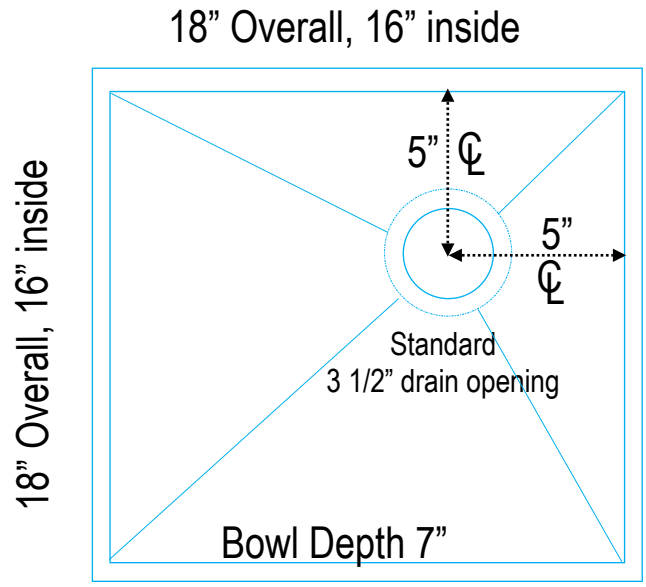

Single bowl under mount  
Bar or Prep sink sink

Material: Copper - weathered self healing interiors  
Zero radius sinks

We anticipate that you will review these drawings, as we will be responsible for building a sink to these specifications. If you are not qualified to read these plans, we assume you will have them reviewed by a qualified person.