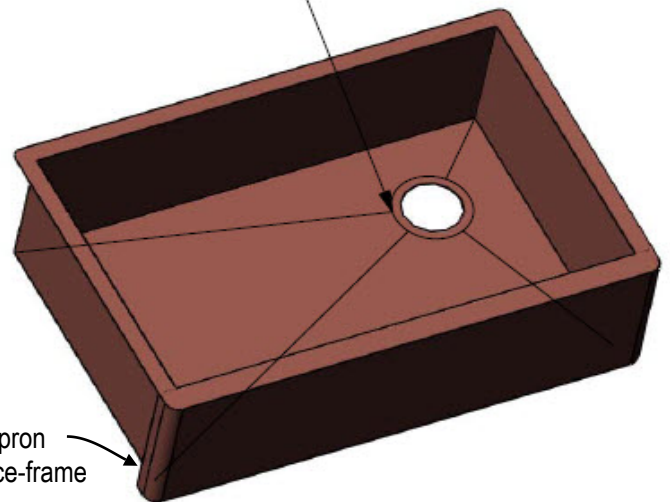

These are the specifications for the copper sinks we generally keep in stock.

Form Drain Lines & 3.5" Drain Hole To Provide Proper Drainage.

Material: Copper

Apron Finish: Your Choice!

Bowl Finish: Weathered

This area of apron should overlap face-frame of cabinet.