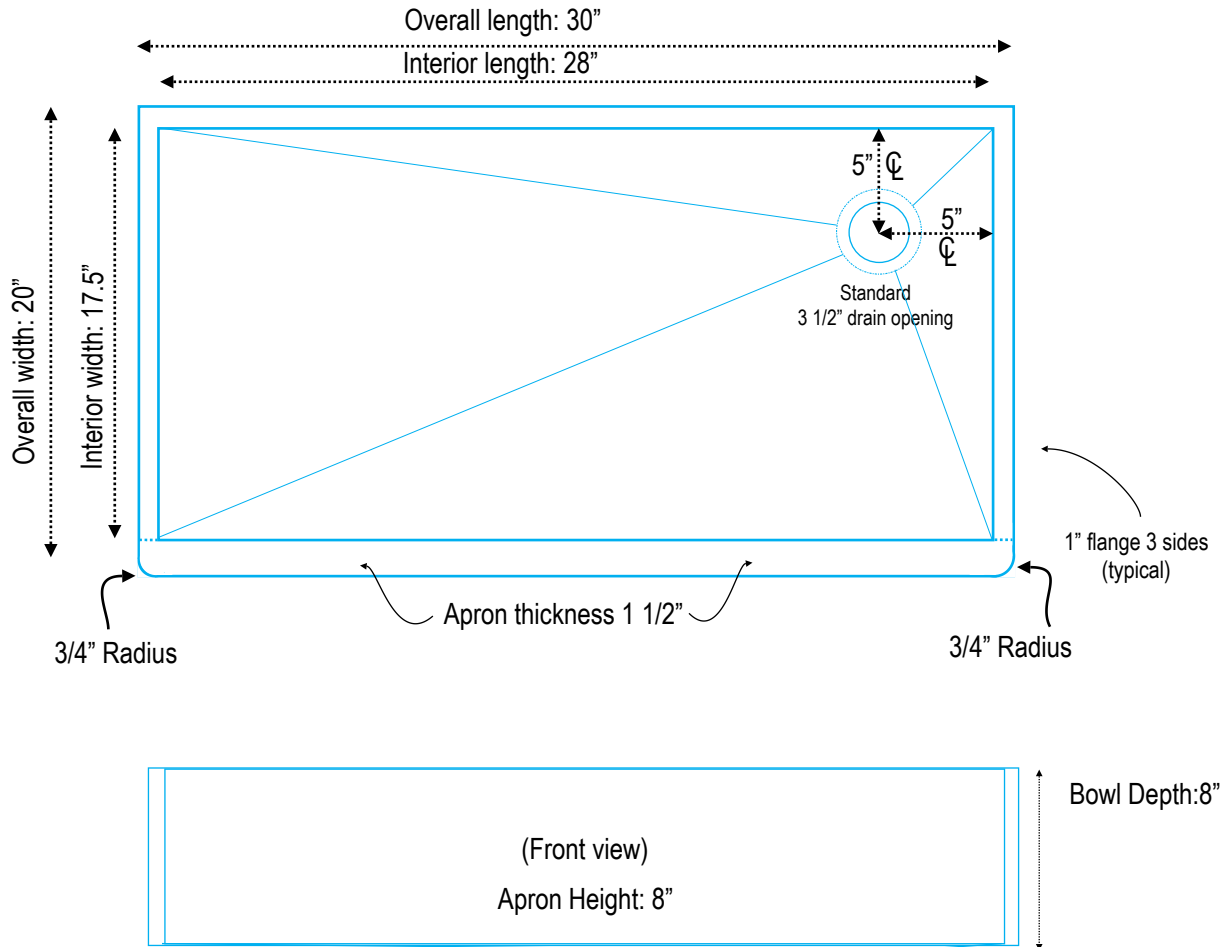

These are the specifications for the copper sinks we generally keep in stock.

Form Drain Lines & 3.5" Drain Hole To Provide Proper Drainage.

Material: Copper

Apron Finish: Your Choice!

Bowl Finish: Weathered

Specifications: 99.9% pure lead and mercury free cold rolled virgin copper.

We anticipate that you will review these drawings, as we will be responsible for building a sink to these specifications. If you are not qualified to read these plans, we assume you will have them reviewed by a qualified person.

This area of apron should overlap face-frame of cabinet.