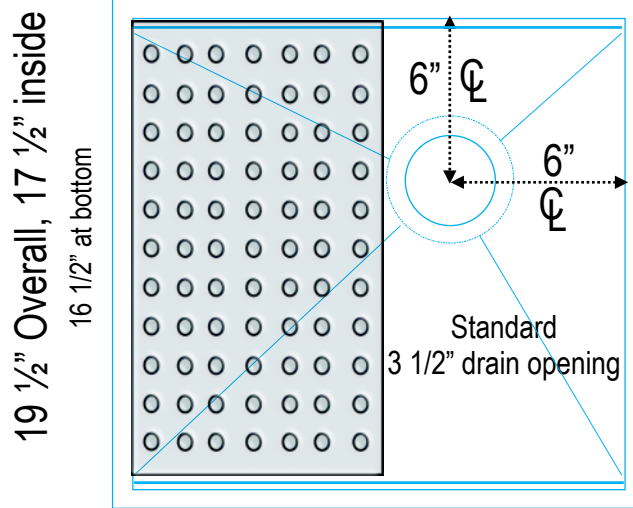

Lifetime Warranty

Kitchen and Bath Products
www.Rachiele.com 1-800-881-9044

Single bowl under mount

Signature Series

If you are using this sink as a prep sink, why not make it a REAL prep sink?

We can even make a wooden cutting board that will fit over the entire top (with a half circle hole to lift) so you can cover the sink and use it for serving! Just ask!

18" Overall, 16" inside

Bowl Depth 7"

Options:

Recommended Grid Size: 10" by 17 1/4"

Recommended Cutting board size: 12" by 17 1/4"

Recommended Wood board to cover sink: 15 7/8" by 15 7/8"

Material: Copper - weathered self healing interiors
Zero radius sinks