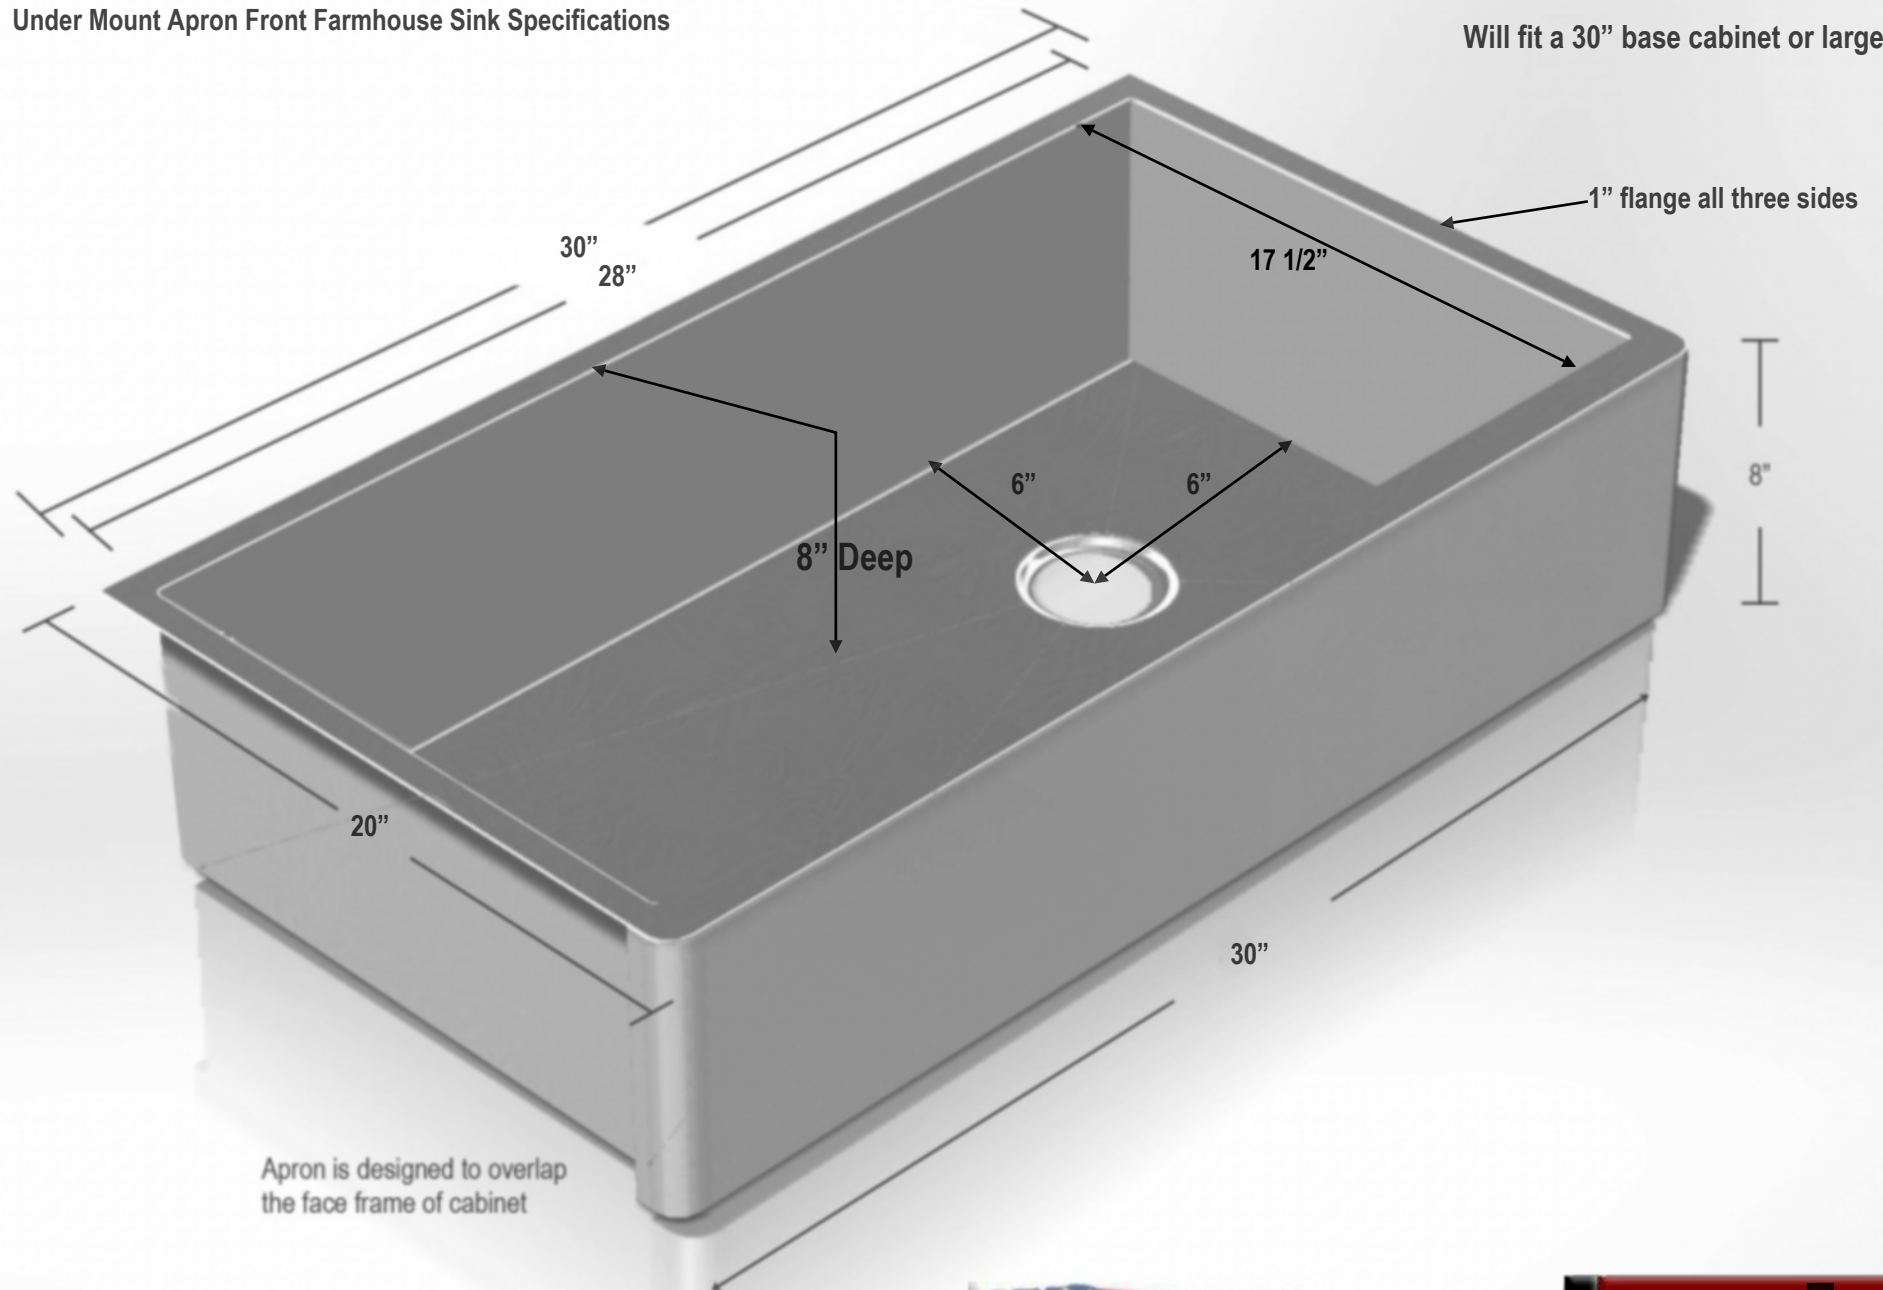

Under Mount Apron Front Farmhouse Sink Specifications

Cabinetry cut out 28 1/8" by 8 1/16"

Will fit a 30" base cabinet or larger

Support sink by three flanges only