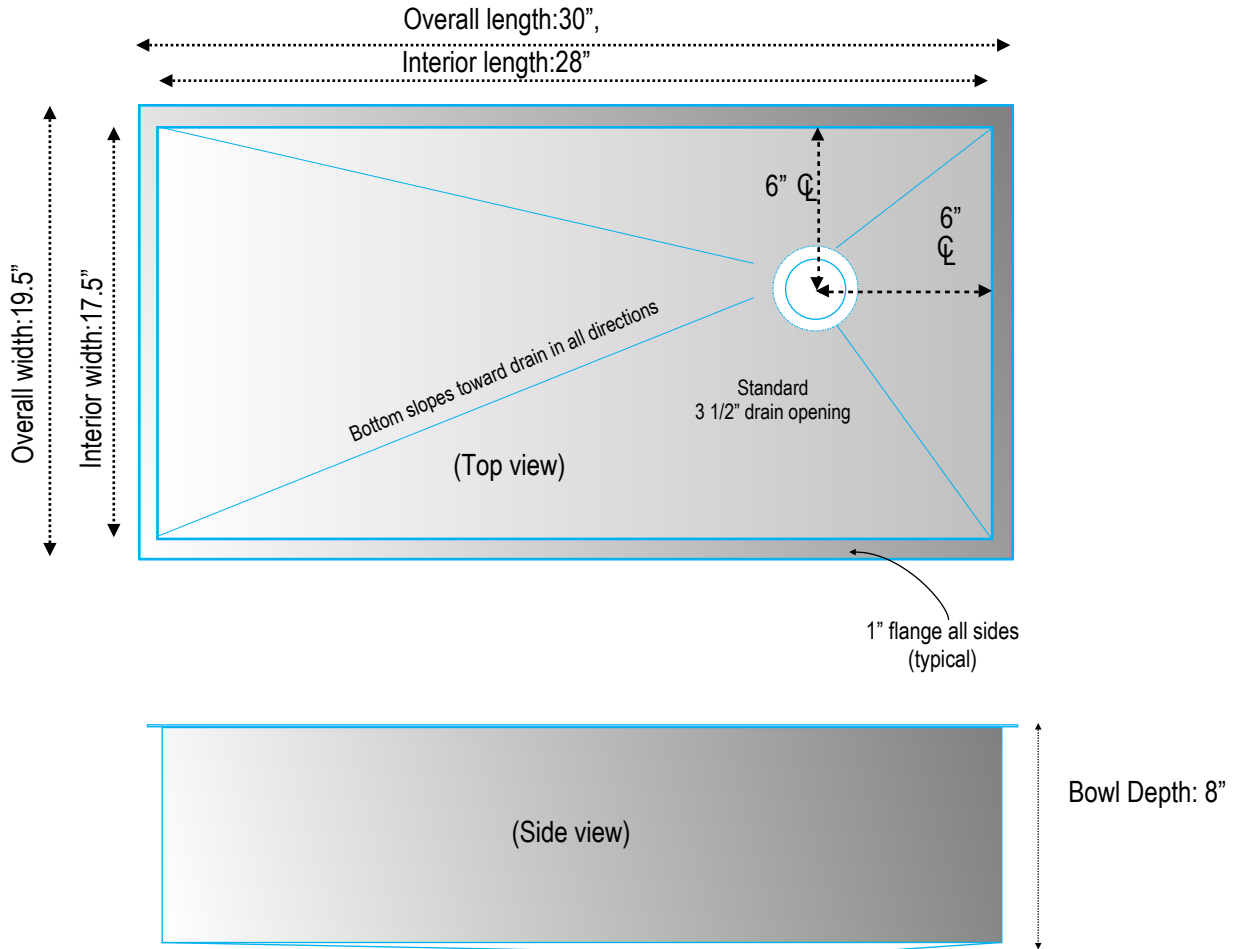

Kitchen and Bath Products  
www.Rachiele.com 1-800-881-9044

Custom manufactured single bowl  
under mount sinks

This size sink is designed to fit in most 30"  
sink base cabinets or larger.

Exclusive Limited Lifetime Transferable Warranty