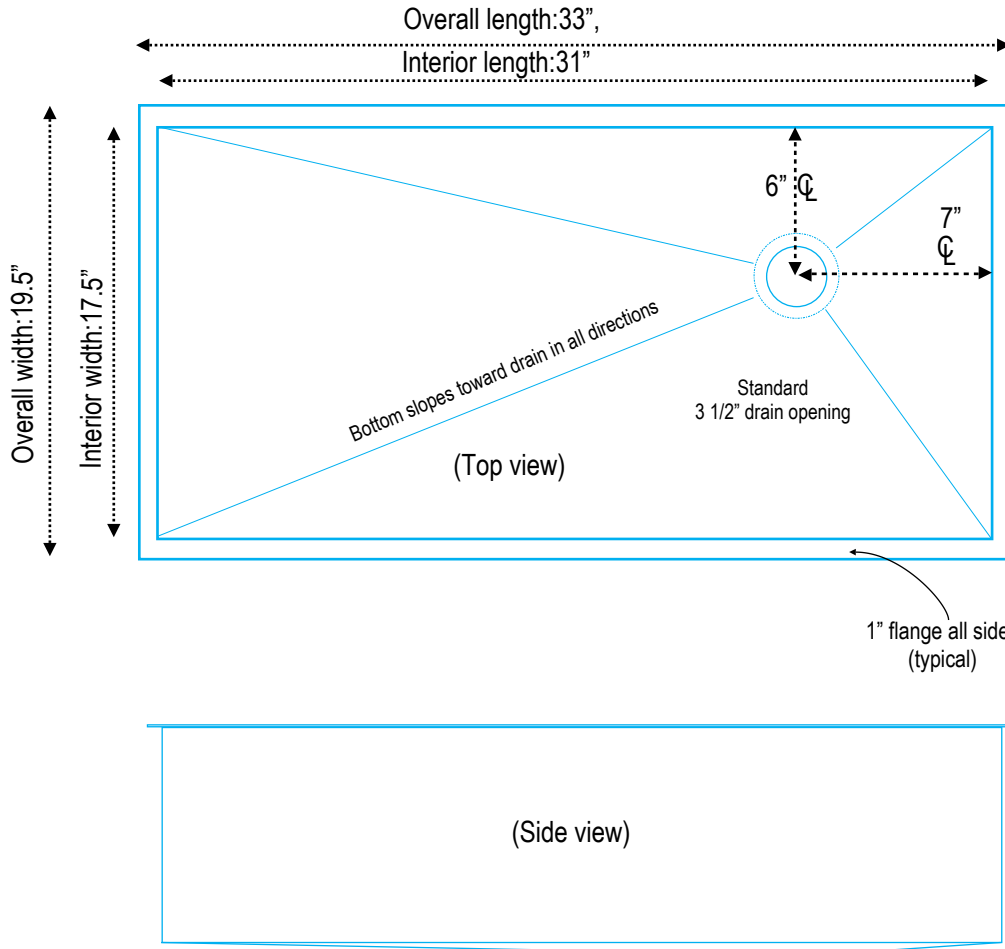

**RACHIELE**  
Kitchen and Bath Products  
www.Rachiele.com 1-800-881-9044  
*Sinks that Make Sense™*

Custom manufactured single bowl  
under mount sinks

This sink is designed to fit most 33" cabinets.

Install by supporting all flanges. Do not support the bottom of the sink. See our online cabinet installation guide for more details.