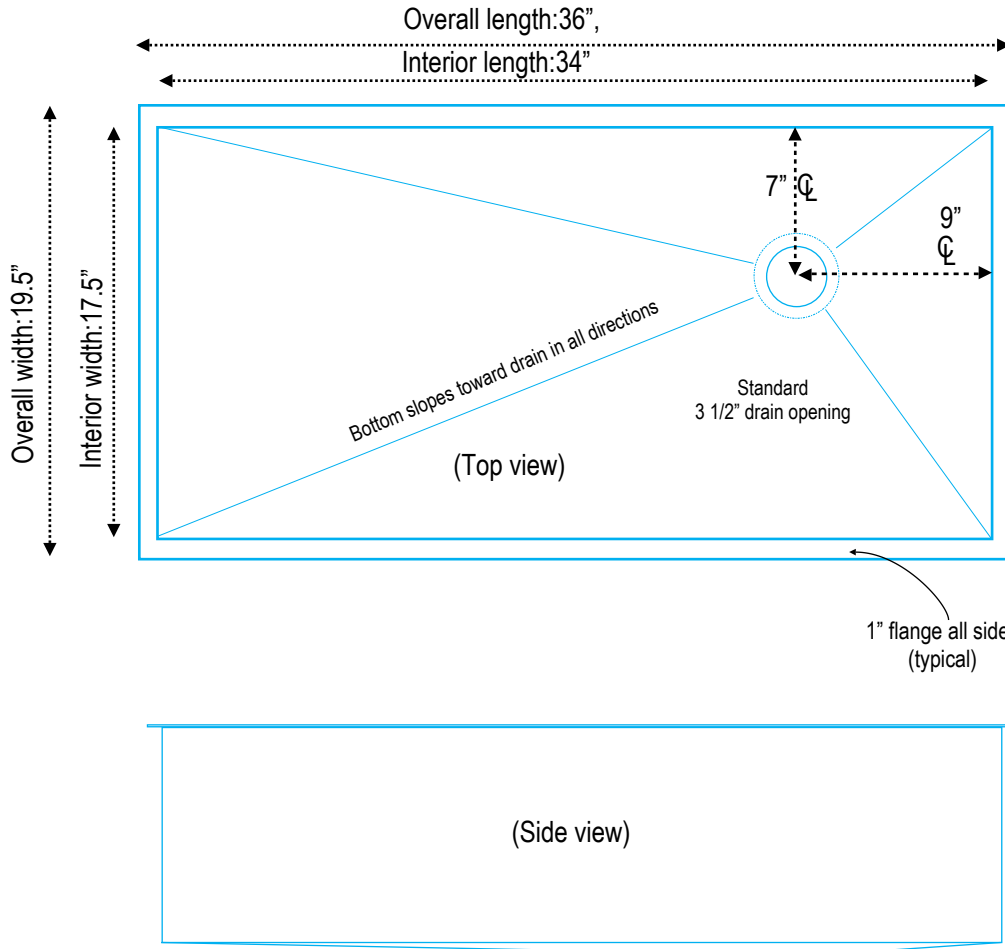

RACHIELE
 Kitchen and Bath Products
 www.Rachiele.com 1-800-881-9044
Sinks that Make Sense™

Custom manufactured single bowl
 under mount sinks

This sink is designed to fit most 36" cabinets.

Install by supporting all flanges. Do not support the bottom of the sink. See our online cabinet installation guide for more details.