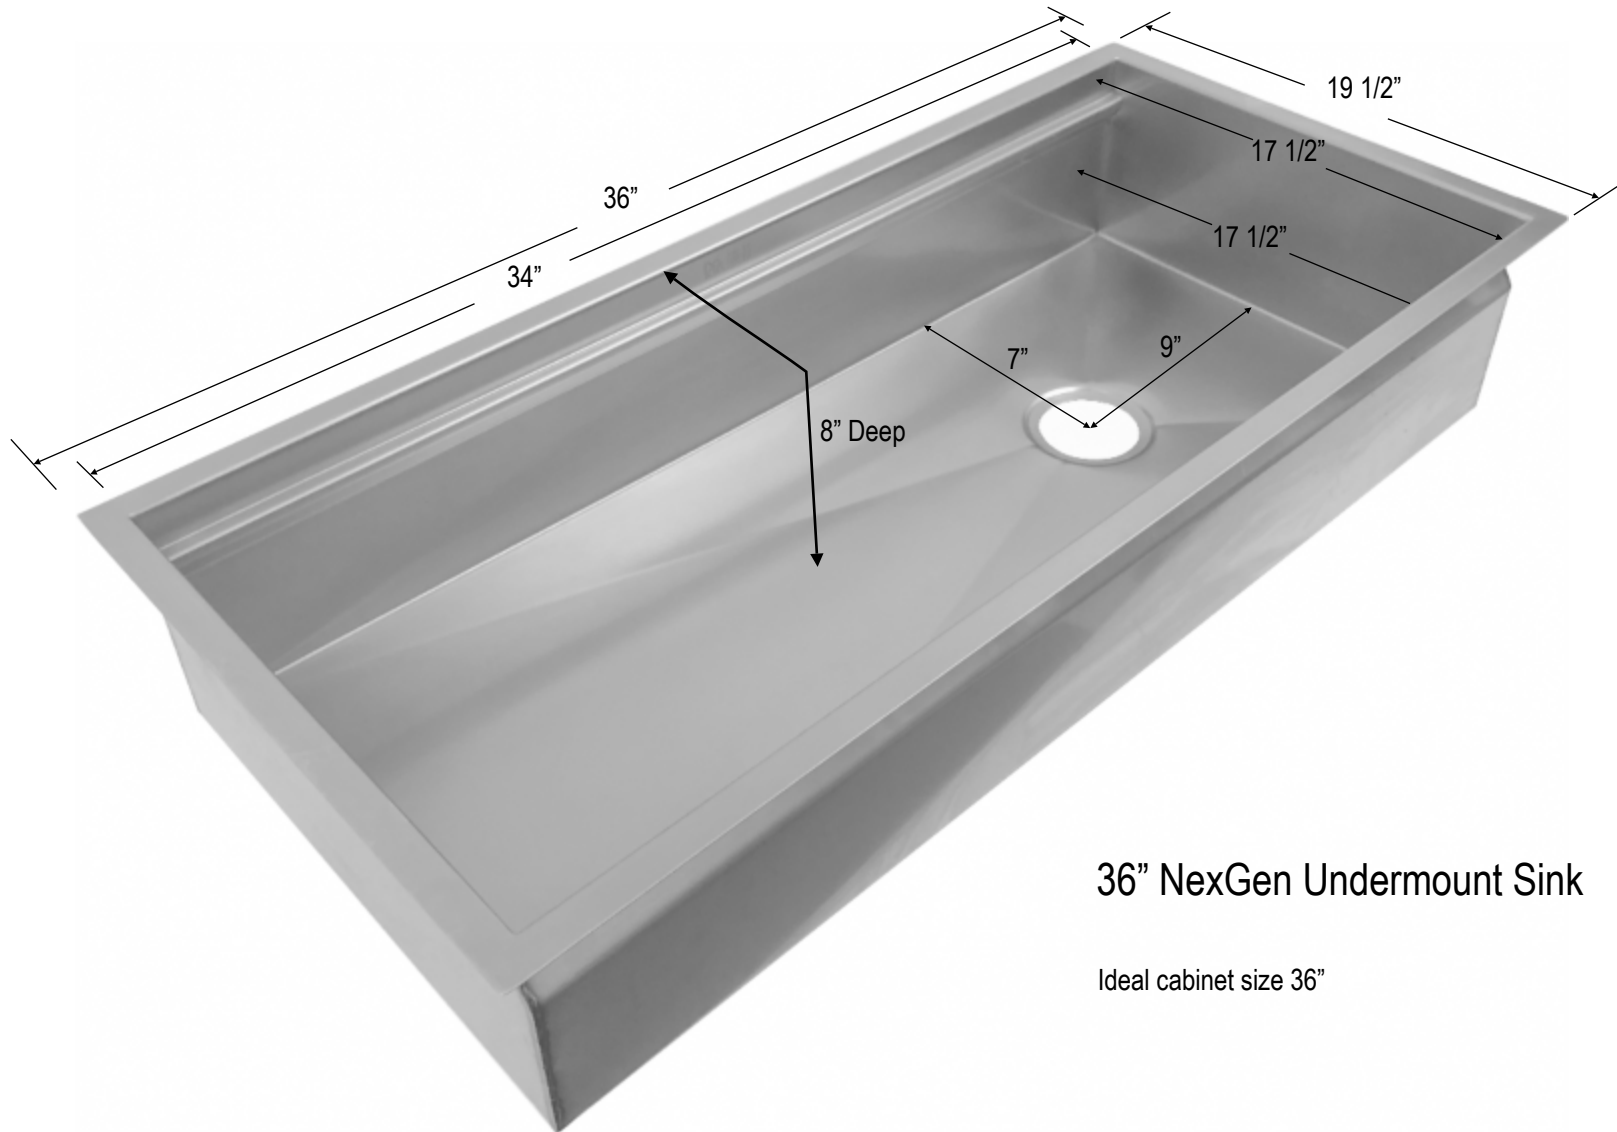

RACHIELE
Custom Handcrafted Sinks

NexGen
BY RACHIELE

Design Copyright 2018
Dino Rachiele

36" NexGen Undermount Sink

Ideal cabinet size 36"

Sink should be supported by flanges only. Sink gets deeper than 8" toward drain. Silicone should NEVER be used with a copper sink! Silicone is fine with stainless sinks. Plumbers putty is recommended with copper and stainless drain/flange installation.

Important: Tell your counter fabricator to cut flush with the interior of the bowl. NO overhang, NO reveal.