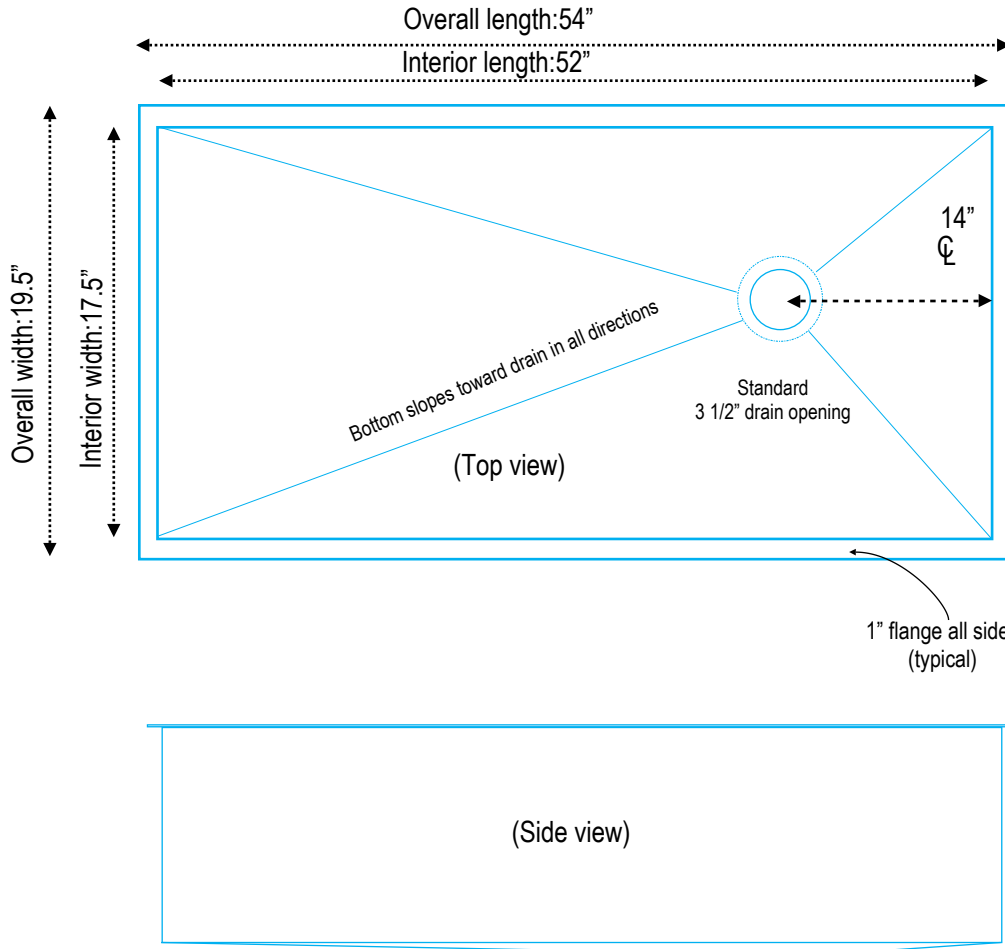

**RACHIELE**  
 Kitchen and Bath Products  
 www.Rachiele.com 1-800-881-9044  
*Sinks that Make Sense™*

Custom manufactured single bowl  
 under mount sinks

This sink is designed to fit most 54" cabinets.