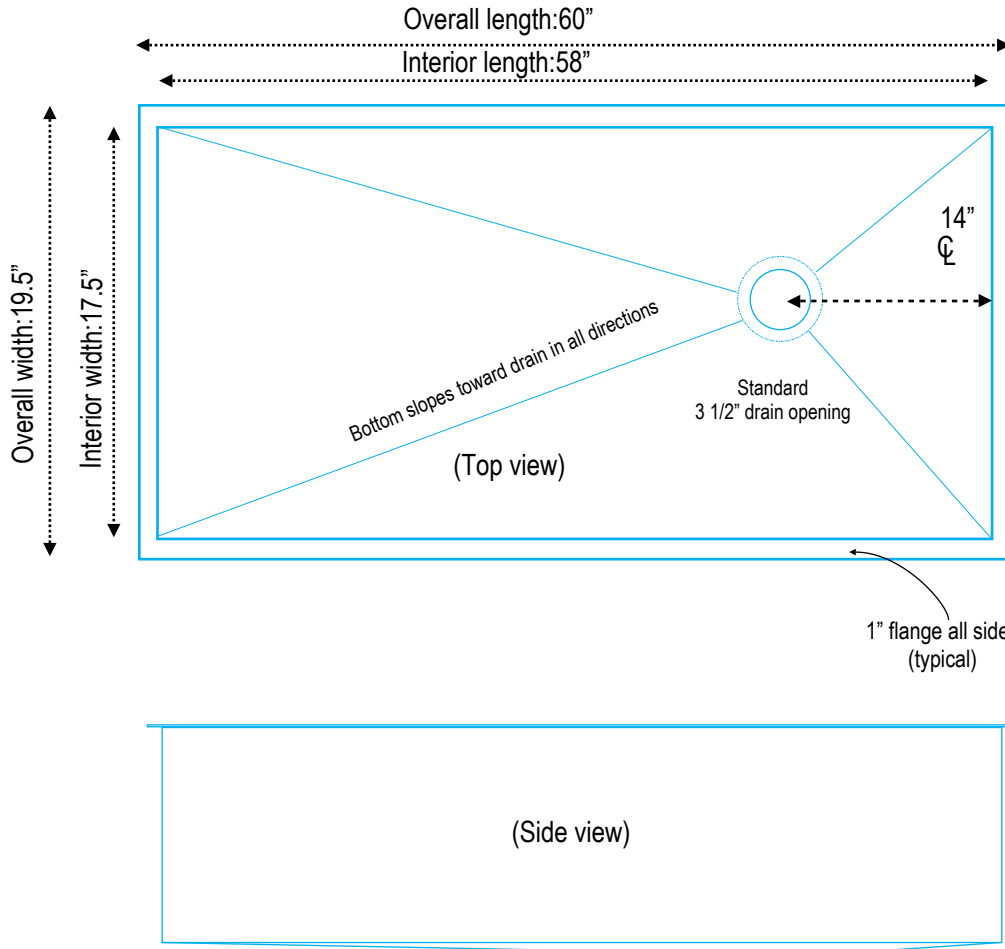

**RACHIELE**  
 Kitchen and Bath Products  
 www.Rachiele.com 1-800-881-9044  
*Sinks that Make Sense™*

Custom manufactured single bowl  
 under mount sinks

This sink is designed to fit most 60" cabinets.