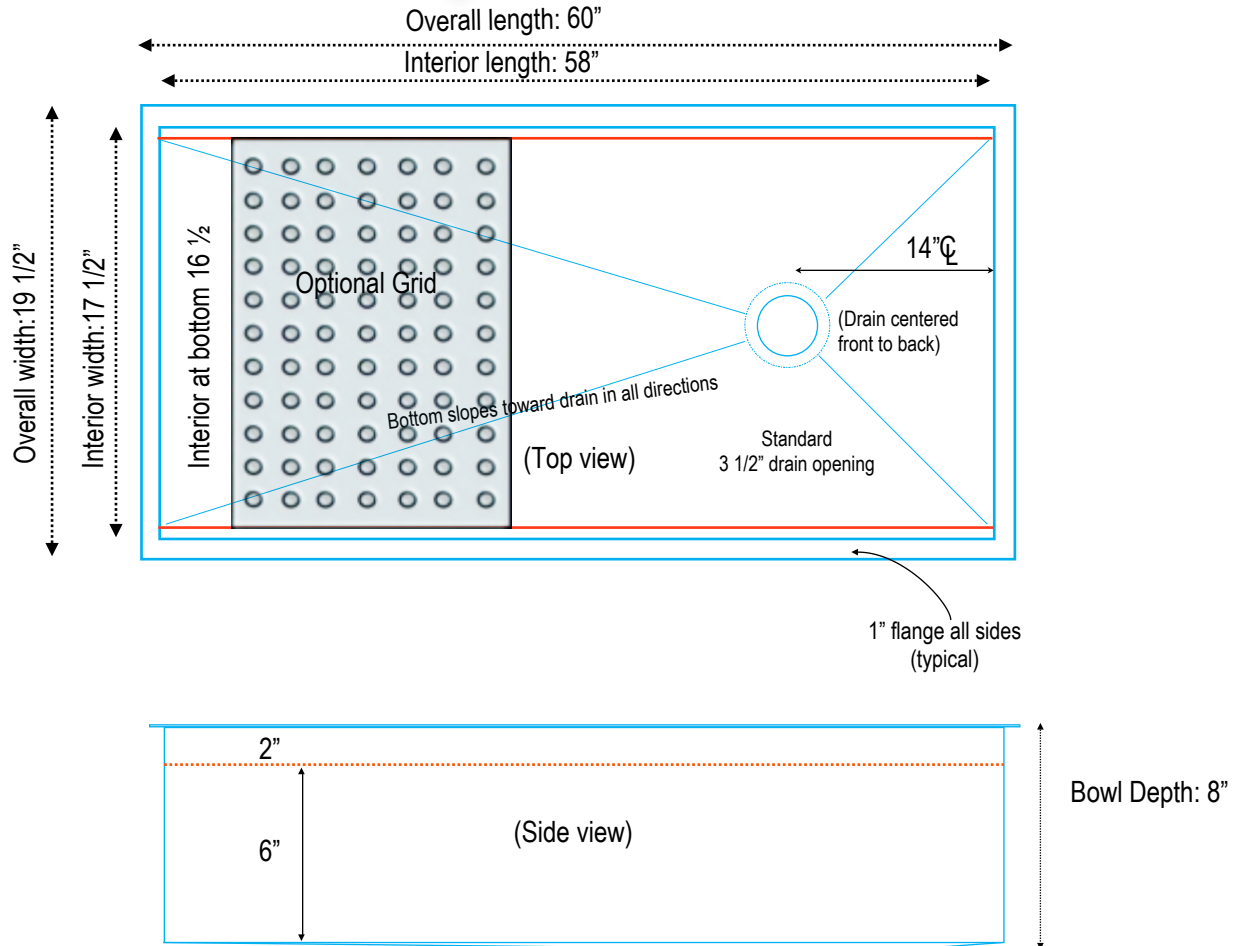

Material:

Exclusive Limited Lifetime Transferable Warranty

We anticipate that you will review these drawings, as we will be responsible for building a sink to these specifications. If you are not qualified to read these plans, we assume you will have them reviewed by a qualified person before approving these drawings.

Rachiele, LLC
74 West 2nd Street
Apopka, FL 32703
407-496-3596

This sink is designed to fit in most 60" cabinets. See cabinet installation guide online.

Exclusive Limited Lifetime Transferable Warranty