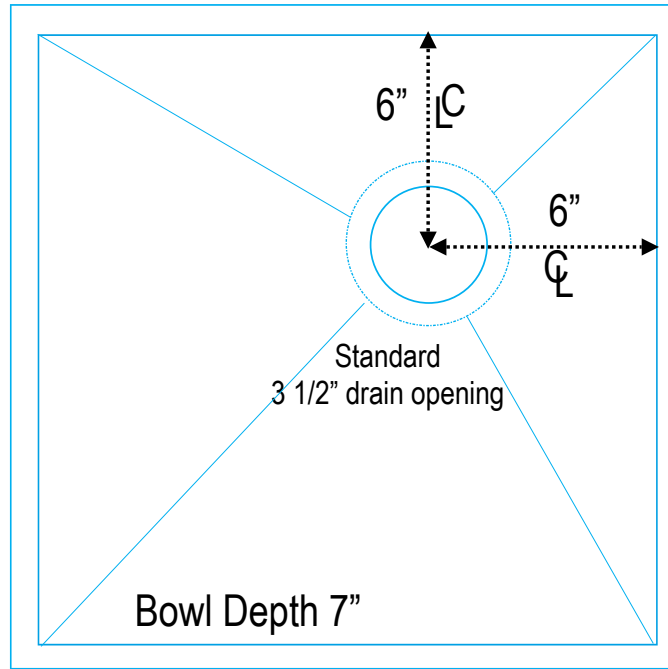

Single bowl under mount
Bar or Prep sink

18" Overall, 16" inside

18" Overall, 16" inside

Material:

Zero radius sinks

We anticipate that you will review these drawings, as we will be responsible for building a sink to these specifications. If you are not qualified to read these plans, we assume you will have them reviewed by a qualified person.