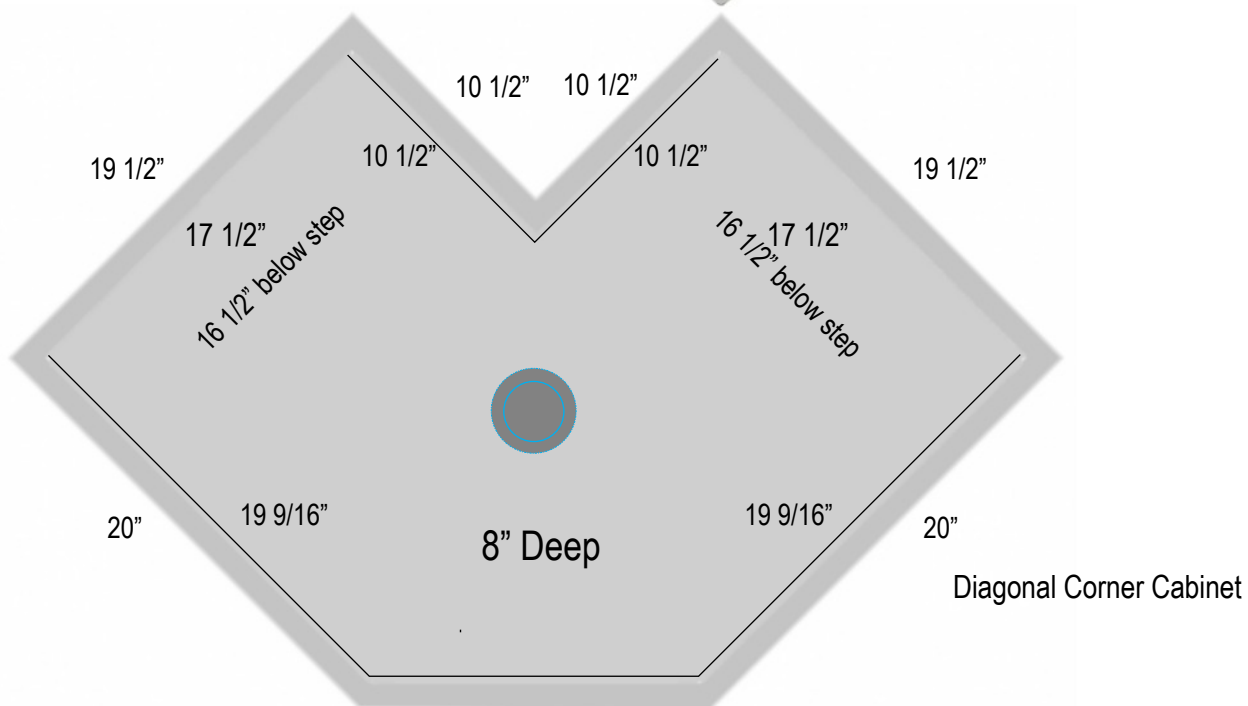

**RACHIELE**  
 Kitchen and Bath Products  
 www.Rachiele.com 1-800-881-9044  
*Sinks that Make Sense™*

*Design Copyright 2018  
 Dino Rachiele*

Typical Undermount Reversible Corner Sink Specifications

These sinks will fit most 36" corner sink cabinets